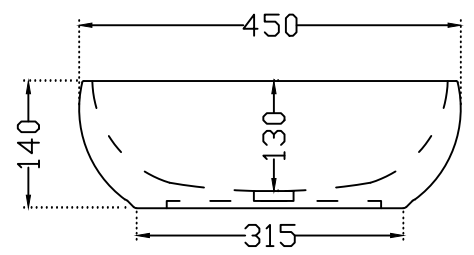

TOP VIEW

FRONT VIEW

SIDE VIEW

	<b>Jaquar Group</b> Global Headquarters Plot No. 3, Sector- M-11, IMT Manesar Gurgaon, NCR - 122050, India E-mail : Sales: support@jaquar.com Customer Service : service@jaquar.com		ITEM CODE	SGS-BLM-41901
			ITEM TYPE	TABLE TOP BASIN
			ITEM SIZE	450X380X140 mm
	ALL DIMENSIONS ARE IN MM. (TOLERANCE ± 5 MM)			