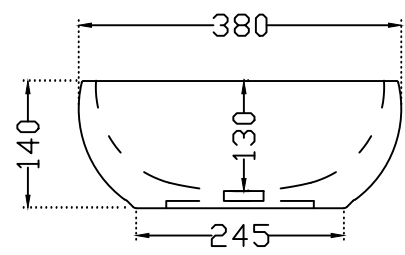

TOP VIEW

FRONT VIEW

SIDE VIEW

	<b>Jaquar Group</b> Global Headquarters Plot No. 3, Sector- M-11, IMT Manesar Gurgaon, NCR - 122050, India E-mail : Sales: support@jaquar.com Customer Service : service@jaquar.com		ITEM CODE	SGS-BLM-41901
			ITEM TYPE	TABLE TOP BASIN
			ITEM SIZE	450X380X140 mm
	ALL DIMENSIONS ARE IN MM. (TOLERANCE ± 5 MM)			